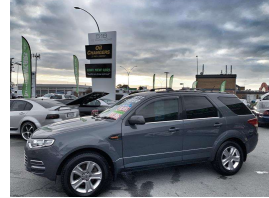

2011 Ford TERRITORY TX RWD

VEHICLE INFORMATION

Cash Price

Includes GST,
Registration &
Licensing

$17,995

Finance this vehicle
from only

$104.07

per week*

Total Amount

Payable $27,056.99

**finance
NOW**