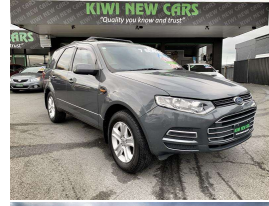

2011 Ford TERRITORY TX RWD

VEHICLE INFORMATION

Cash Price

Includes GST,
Registration &
Licensing

\$17,995

Finance this vehicle
from only

\$104.07

per week*

Total Amount

Payable \$27,056.99

**finance
NOW**

Gain peace of mind
with Mechanical
Breakdown
Insurance. Ask us
how.

Body

5 door, SUV

Odometer

157,090 km