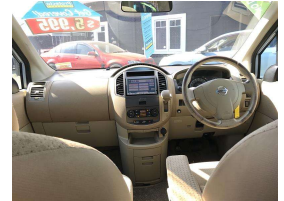

2006 Nissan Lafesta 7 Seater VAN

VEHICLE INFORMATION

Cash Price

Includes GST,
Registration &
Licensing

\$5,995

Finance this vehicle
from only

\$36.80

per week*

Total Amount Payable

\$9,567.11

**finance
NOW**

Gain peace of mind
with Mechanical
Breakdown Insurance.
Ask us how.

Body

5 door, 7 seater van

Odometer

159,110 km

Engine

1997 cc

Fuel Type

91 Petrol

Transmission

Automatic

Wheels

Hubcap

Seats

7 seats, Fabric

Interior

Beige, Cloth

Audio

-

Stock ID

578191