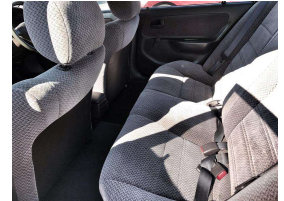

1992 Toyota COROLLA